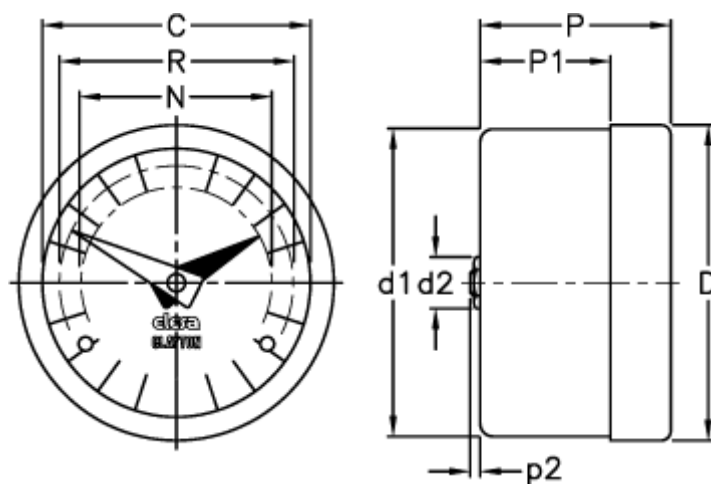

Article number: 2307020257

Description: E+G Gravity indicator  
GA01-0100-D

## Measures

C = 42

R = 37

D = 49.6

D1 = 48.3

d2 = 8

N = 30

P = 30

P1 = 20.5

p2 = 1.6